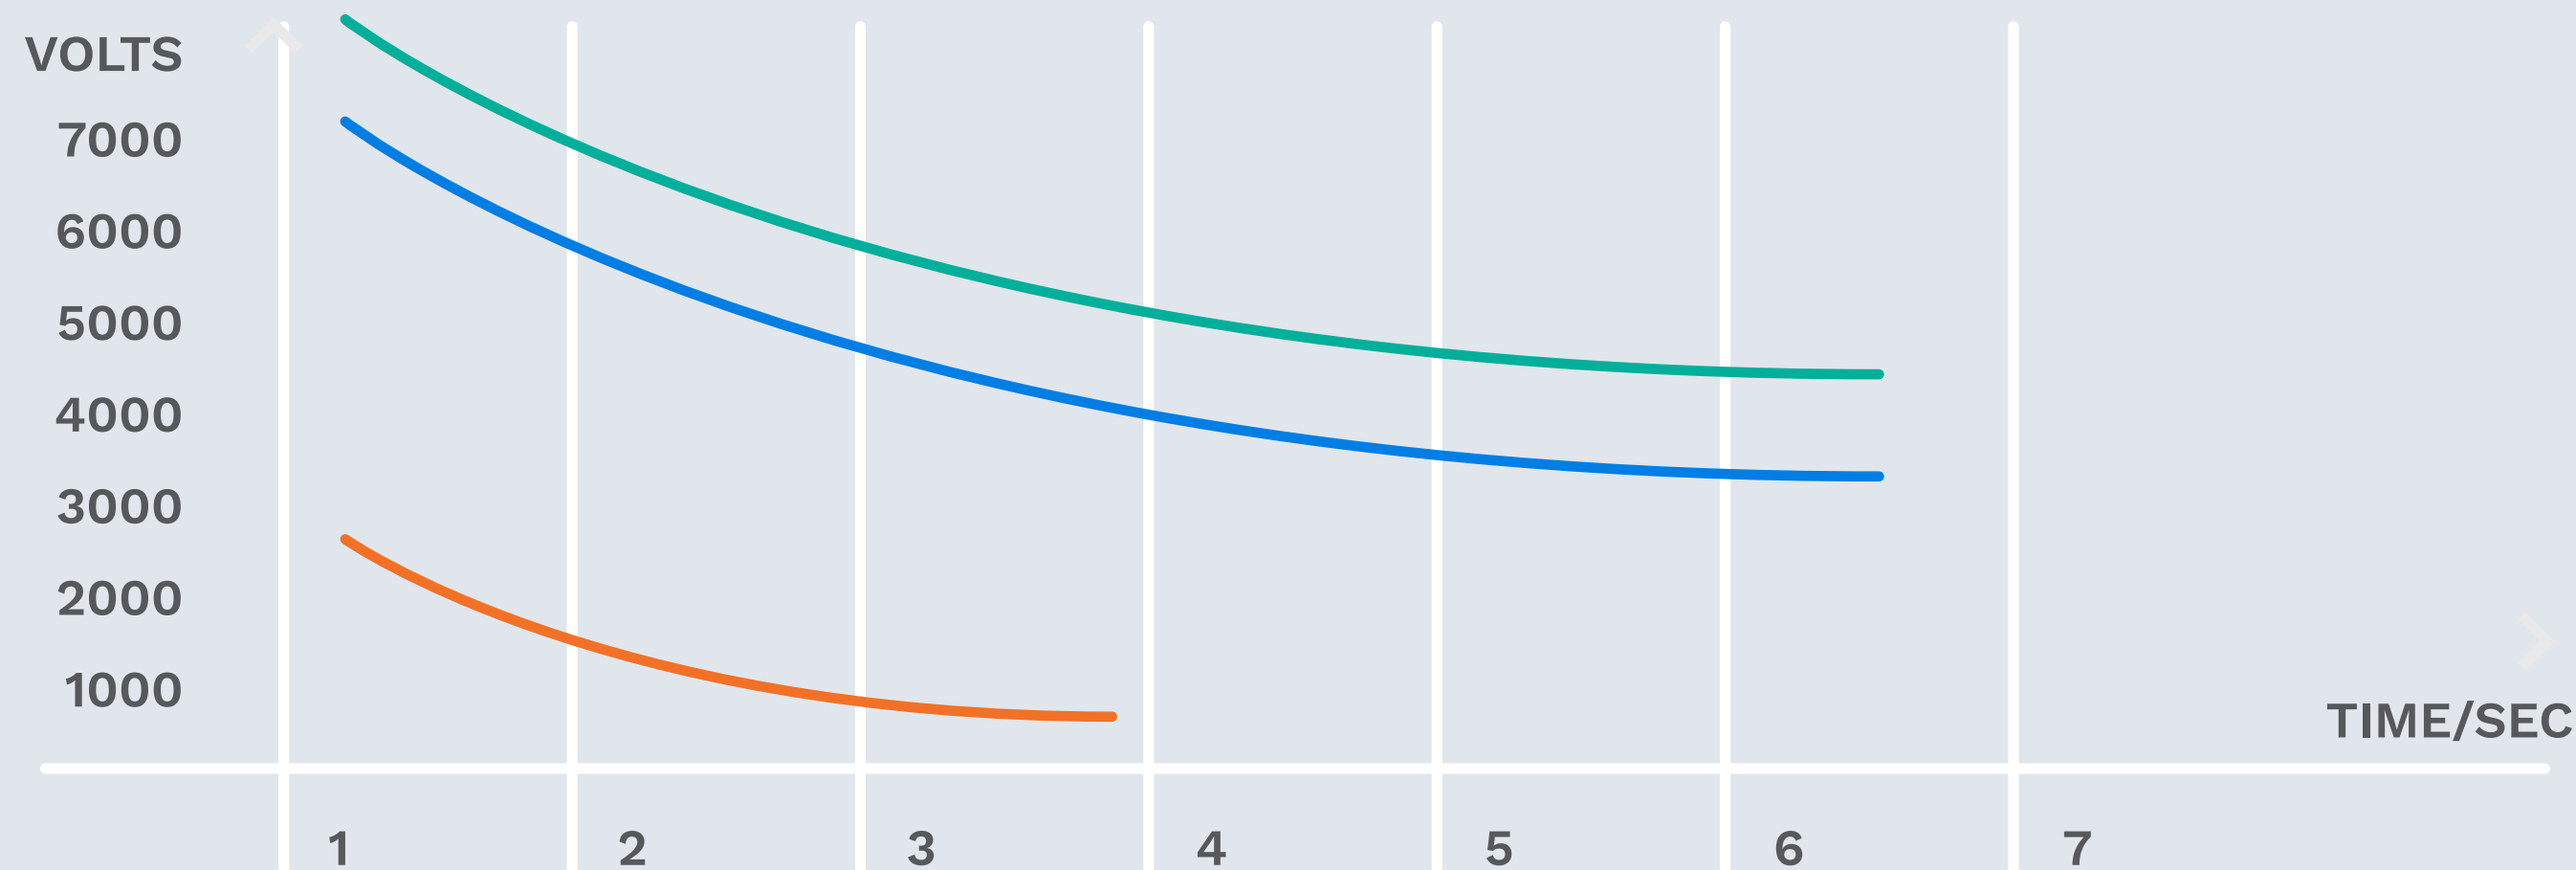

ALLOWING THE MATTRESS
TO RECHARGE YOUR SLEEP

Static Protection

By reducing the external voltage your body is exposed to during sleep, Climasoothe helps promote better blood circulation and greater oxygenation of your cells, which can reenergize your body and improve your immune system.

-  Climasoothe Fabric Overstress
-  Natural Fabric Overstress
-  Synthetic Fabric Overstress

Climasoothe Highlights

-  OEKO-TEX® approved
-  Reduces static tension
-  Soothes nervous system
-  Anti-allergenic
-  Washable

How it works

Our Climasoothe yarn contains a conductive material based on active Carbon that absorbs and disperses the electrical charges that can accumulate around your sleeping environment by nearby cell phones, iPads or other electronic devices. Preventing voltage from discharging on your body means your muscles are more relaxed while you sleep increasing the quality and restorative nature of your rest.